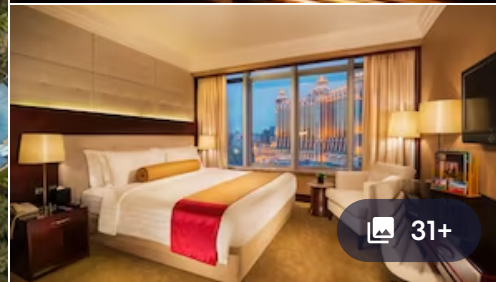

See all properties

Save

31+

Broadway Hotel

★★★★☆

Luxury hotel near Cotai Strip

8.4 Very Good

See all 1,001 reviews

Popular amenities

- Breakfast available
- Gym
- Parking included

See all property amenities

- Free WiFi
- Air conditioning
- Housekeeping