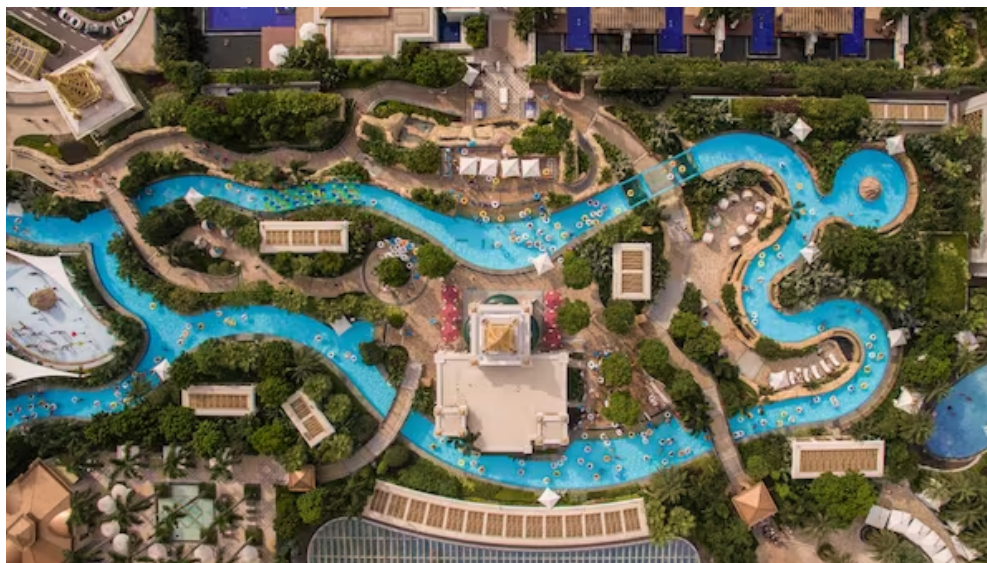

See all properties

Save

31+

Broadway Hotel

★★★★☆

Luxury hotel near Cotai Strip

8.4 Very Good

See all 1,001 reviews

Popular amenities

- Breakfast available
- Gym
- Parking included

See all property amenities

- Free WiFi
- Air conditioning
- Housekeeping